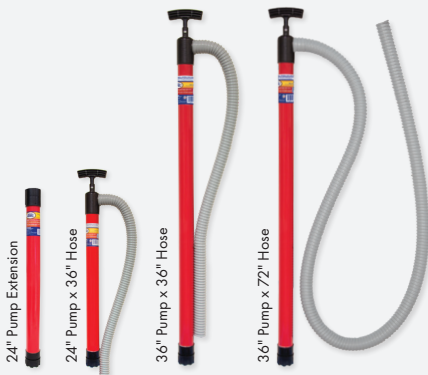

Wire Management

Variety of products to organize and protect electrical wiring – cable ties, straps, clamps, wire markers and staples.